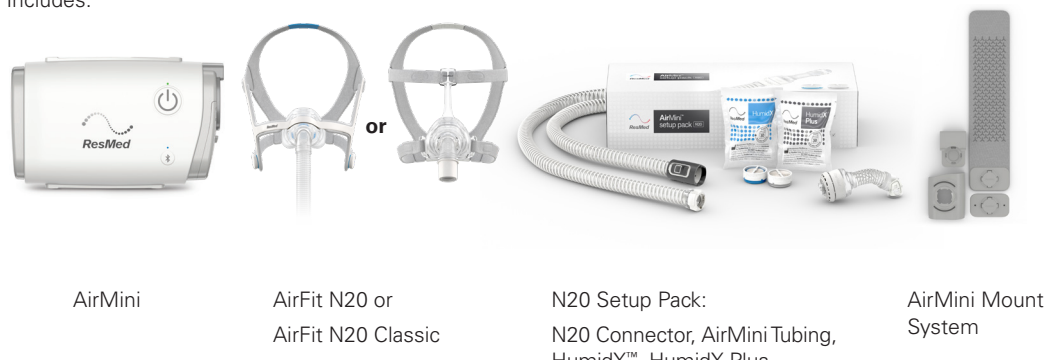

#### N20 Bedside Starter Kits

AirFit N20

**380020** (for Her Small)

**380021** (Medium)

**380022** (Large)

AirFit N20 Classic

**380055** (Small)

**380056** (Medium)

**380057** (Large)

Includes:

AirMini

AirFit N20 or  
AirFit N20 Classic

N20 Setup Pack:  
N20 Connector, AirMini Tubing,  
HumidX™, HumidX Plus

AirMini Mount  
System