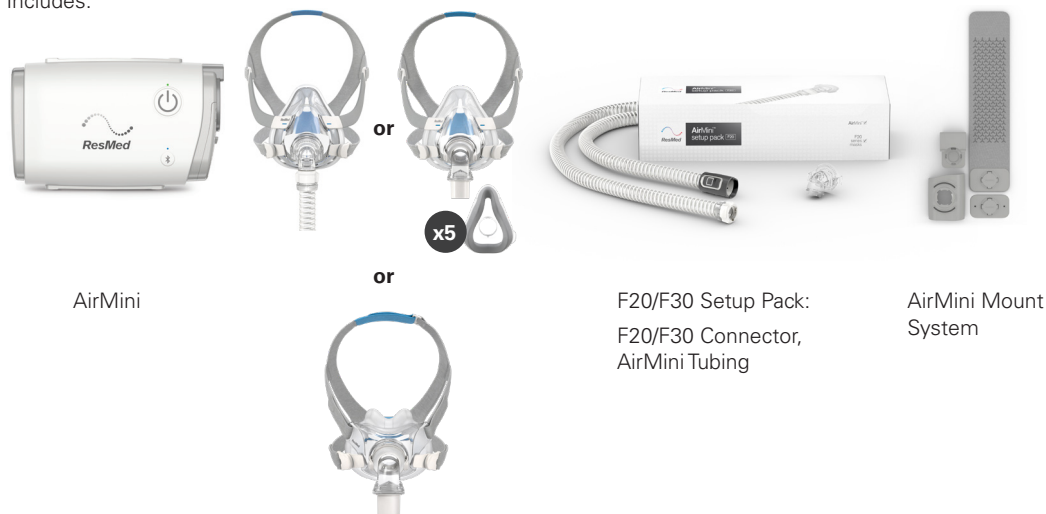

#### F20/F30 Bedside Starter Kits

AirFit™ F20

**380015** (Small)

**380016** (Medium)

**380017** (Large)

**380018** (for Her Small)

**380019** (for Her Medium)

AirTouch™ F20

**380052** (Small)

**380053** (Medium)

**380054** (Large)

AirFit™ F30

**380061** (Small)

**380062** (Medium)

Includes:

AirMini

F20/F30 Setup Pack:  
F20/F30 Connector,  
AirMini Tubing

AirMini Mount  
System

AirFit F20 or  
AirTouch F20 Starter Kit  
+ 3PK of Cushions or AirFit F30